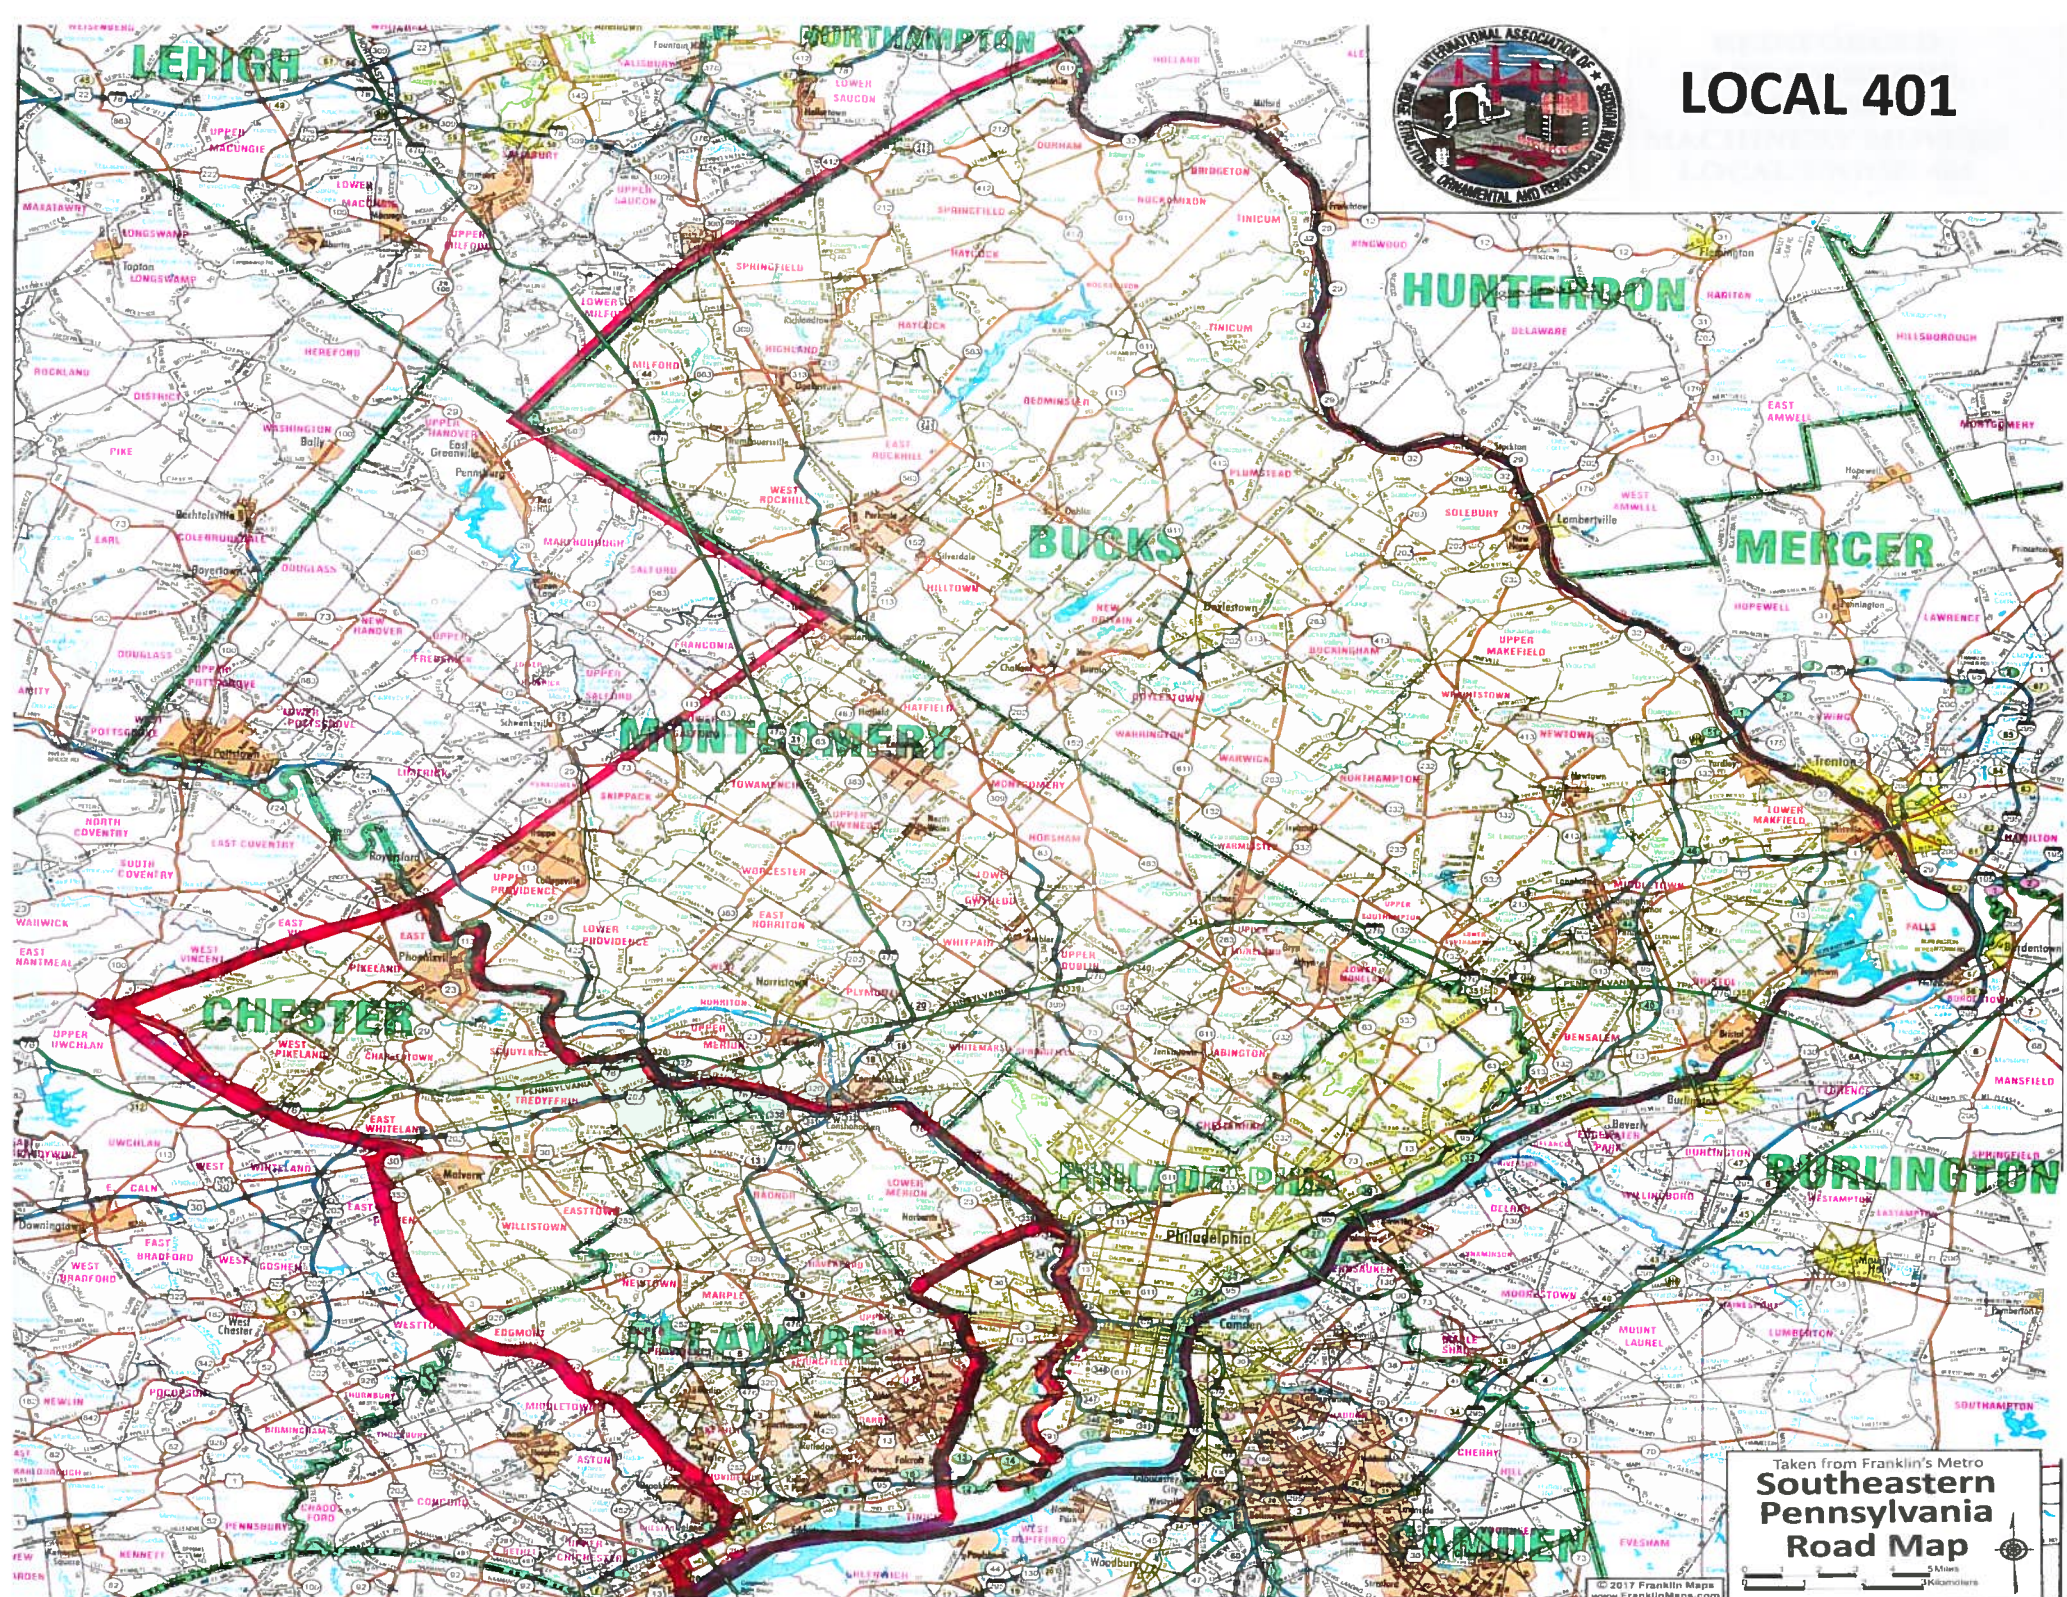

LOCAL 401

Taken from Franklin's Metro
**Southeastern
Pennsylvania
Road Map**